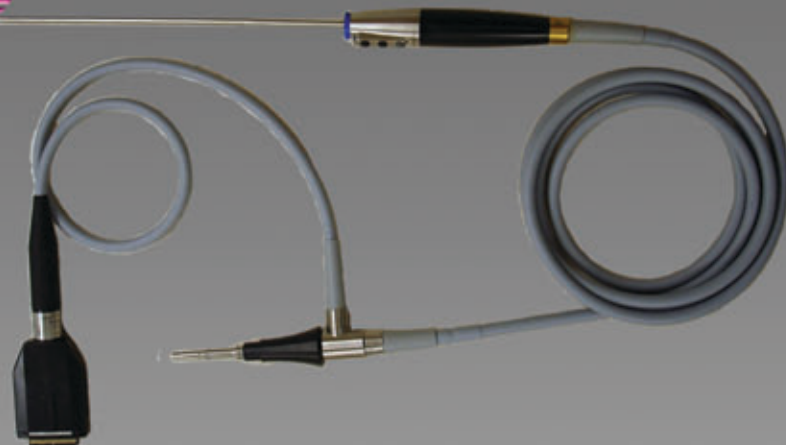

Olympus EndoEYE™ Surgical Videoscope Repairs

To send a repair contact us at:
800-548-5289
www.p1repairs.com

Capabilities Include

- **A4801A Video Laps Telescope 10mm**
- **A4805A Video Laps Telescope 5mm**
- **A50001A EndoEYE™ (Video Laps) 10mm 0°**
- **A50003A EndoEYE™ (Video Laps) 10mm 30°**
- **A50021A EndoEYE™ (Video Laps) 5mm 0°**
- **A50023A EndoEYE™ (Video Laps) 5mm 30°**
- **WA50003L EndoEYE™ (Video Laps) 10mm 30° Long**
- **WA50005L EndoEYE™ (Video Laps) 10mm 45° Long**
- **WA50011A HD* EndoEYE™ (Video Laps) 10mm 0°**
- **WA50013A HD* EndoEYE™ (Video Laps) 10mm 30°**
- **WA50013L HD* EndoEYE™ (Video Laps) 10mm 30° Long**
- **WA50015L HD* EndoEYE™ (Video Laps) 10mm 45° Long**

*HD CCD parts have proven to be highly unavailable